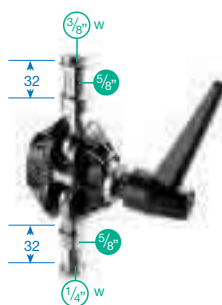

AVENGER

F830TH

AVENGER

155

155BKL

026

This type number refers to the spigot and socket variants shown in product specifications.

STAND ATTACHMENTS