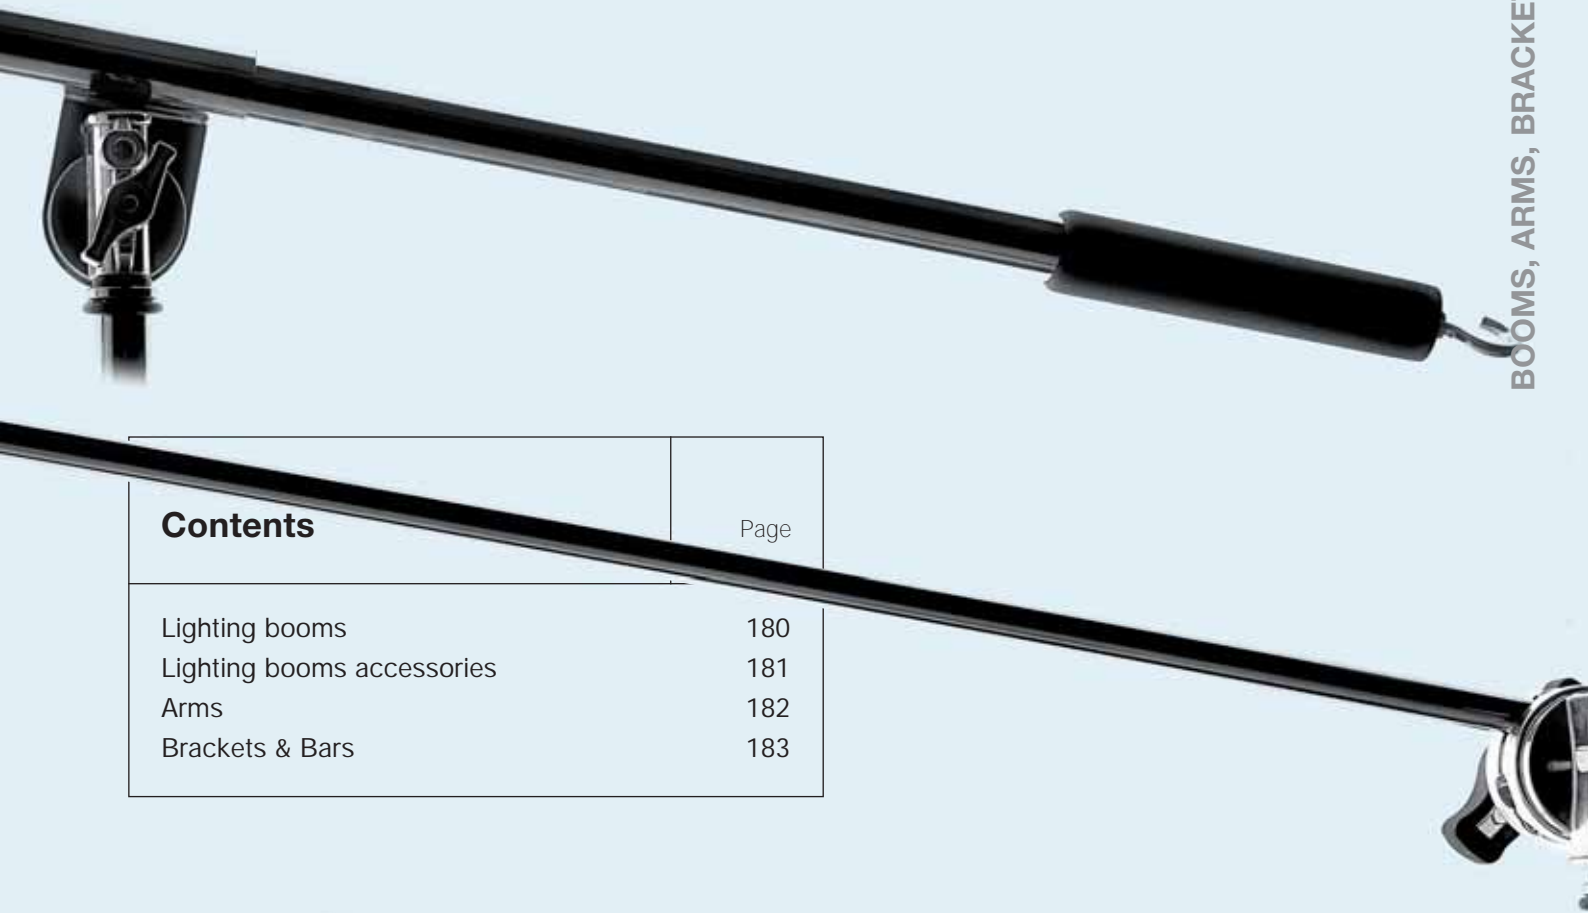

Avenger booms, articulated arms, multi-positioning arms and adapters, when used in conjunction with stands or clamps, allow accurate positioning of lighting and effects, assuring the typical practicality, robustness and flexibility of Avenger products.

Contents	Page
Lighting booms	180
Lighting booms accessories	181
Arms	182
Brackets & Bars	183