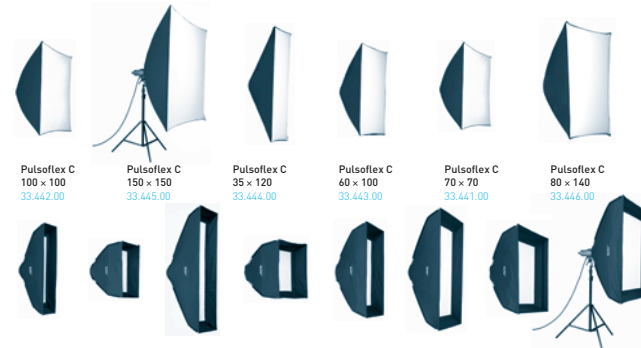

broncolor System

POWER PACKS

MONOBLOCKS

SPECIAL ACCESSORY

LAMPHEADS

EFFECT LAMPS

REFLECTORS AND ATTACHMENTS

SPECIAL REFLECTORS

SOFTBOXES

UMBRELLAS