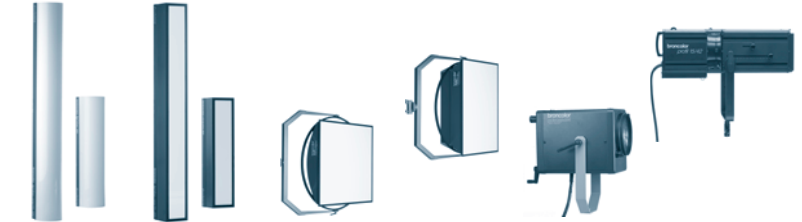

Lightbar 120 Evolution
32.353.XX
Lightbar 40 Evolution
32.351.XX
Striplite 120 Evolution
32.303.XX
Striplite 40 Evolution
32.301.XX
Hazylight-Soft
33.513.00
Mini-Cumulite
33.161.00
Pulso-Spot 4
32.425.XX
Following spot
Profili 15/42
32.437.XX